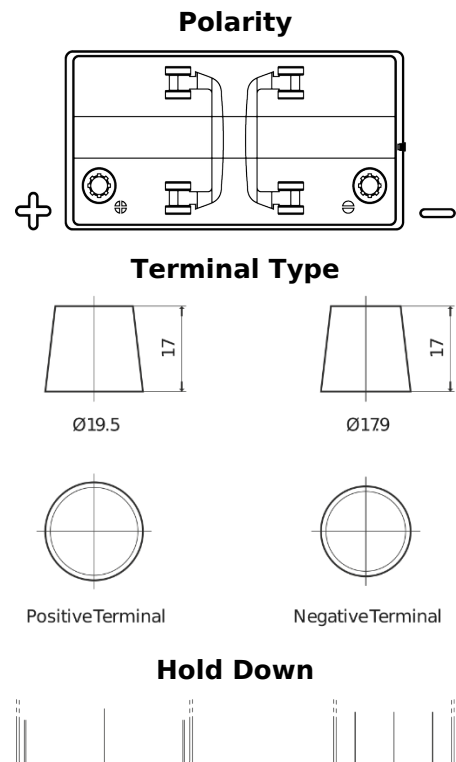

**Product overview**

Batteries for Trucks, Buses, Construction, Agriculture

**StartPRO TG1101**

Part number	TG1101
Technology	Flooded
EAN/GTIN	3661024055383
Voltage	12 V
Capacity	110 Ah
CCA	750 A
Length	349 mm
Width	175 mm
Height	235 mm
Box size	D02
Polarity	ETN 1
Terminal Type	EN taper post
Hold Down	B0
Weights (subject of variation)	25.40 kg