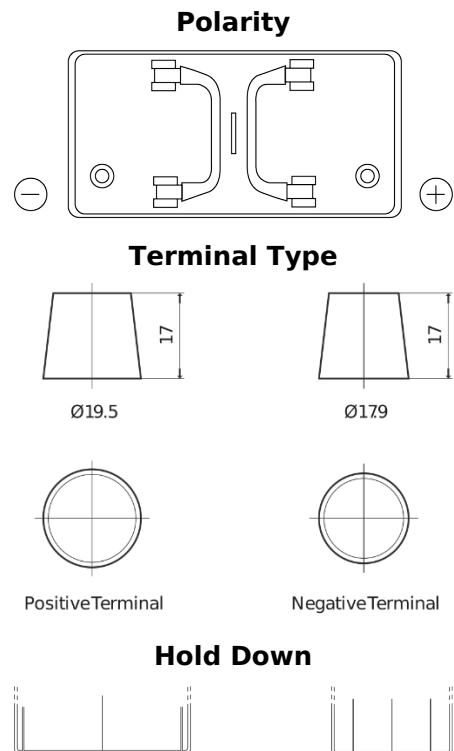

Product overview

Batteries for Trucks, Buses, Construction, Agriculture

StartPRO TG1100

| | |
|--------------------------------|---------------|
| Part number | TG1100 |
| Technology | Flooded |
| EAN/GTIN | 3661024055376 |
| Voltage | 12 V |
| Capacity | 110 Ah |
| CCA | 750 A |
| Length | 349 mm |
| Width | 175 mm |
| Height | 235 mm |
| Box size | D02 |
| Polarity | ETN 0 |
| Terminal Type | EN taper post |
| Hold Down | B0 |
| Weights (subject of variation) | 25.40 kg |