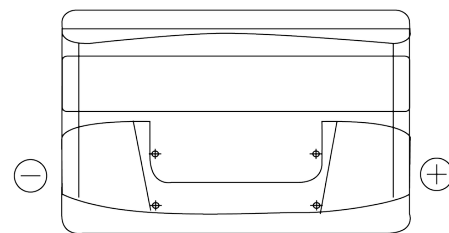

**Product overview**

Batteries for Cars

**Technica TB1000**

Part number	TB1000
Technology	Flooded
EAN/GTIN	3661024054713
Voltage	12 V
Capacity	100 Ah
CCA	720 A
Length	315 mm
Width	175 mm
Height	205 mm
Box size	LH4
Polarity	ETN 0
Terminal Type	EN taper post
Hold Down	B13
Weights (subject of variation)	21.90 kg

**Polarity**

**Terminal Type**

Positive Terminal

Negative Terminal

**Hold Down**

Design, features and specifications are subject to change without notice. We disclaim any representation or warranty, express or implied, concerning the data or recommendations, and in no event shall be liable for any loss or damage claimed to have arisen as a result. Some products may not be available in your local market.