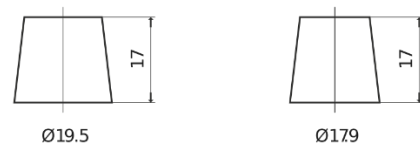

**Product overview**

Batteries for Cars

**Technica TB1000**

Part number	TB1000
Technology	Flooded
EAN/GTIN	3661024054713
Voltage	12 V
Capacity	100 Ah
CCA	720 A
Length	315 mm
Width	175 mm
Height	205 mm
Box size	LH4
Polarity	ETN 0
Terminal Type	EN taper post
Hold Down	B13
Weights (subject of variation)	21.90 kg

**Polarity**

**Terminal Type**

Positive Terminal

Negative Terminal

**Hold Down**

Design, features and specifications are subject to change without notice. We disclaim any representation or warranty, express or implied, concerning the data or recommendations, and in no event shall be liable for any loss or damage claimed to have arisen as a result. Some products may not be available in your local market.