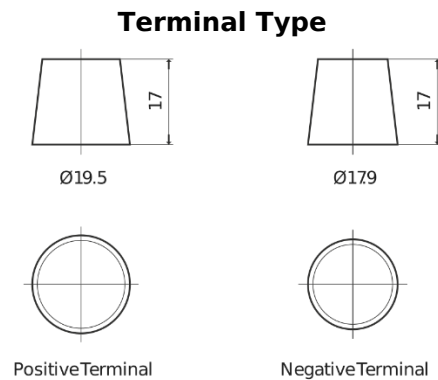

Product overview

Batteries for Cars

Technica TB852

Part number	TB852
Technology	Flooded
EAN/GTIN	3661024054669
Voltage	12 V
Capacity	85 Ah
CCA	760 A
Length	353 mm
Width	175 mm
Height	175 mm
Box size	LB5
Polarity	ETN 0
Terminal Type	EN taper post
Hold Down	B13
Weights (subject of variation)	19.40 kg