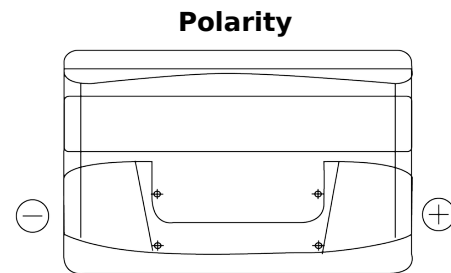

Product overview

Batteries for Cars

Technica TB852

Part number	TB852
Technology	Flooded
EAN/GTIN	3661024054669
Voltage	12 V
Capacity	85 Ah
CCA	760 A
Length	353 mm
Width	175 mm
Height	175 mm
Box size	LB5
Polarity	ETN 0
Terminal Type	EN taper post
Hold Down	B13
Weights (subject of variation)	19.40 kg