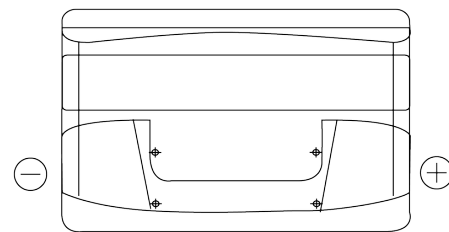

**Product overview**

Batteries for Cars

**Excell EB852**

Part number	EB852
Technology	Flooded
EAN/GTIN	3661024034661
Voltage	12 V
Capacity	85 Ah
CCA	760 A
Length	353 mm
Width	175 mm
Height	175 mm
Box size	LB5
Polarity	ETN 0
Terminal Type	EN taper post
Hold Down	B13
Weights (subject of variation)	19.40 kg

**Polarity**

**Terminal Type**

Ø19.5

Ø179

Positive Terminal

Negative Terminal

**Hold Down**

Design, features and specifications are subject to change without notice. We disclaim any representation or warranty, express or implied, concerning the data or recommendations, and in no event shall be liable for any loss or damage claimed to have arisen as a result. Some products may not be available in your local market.