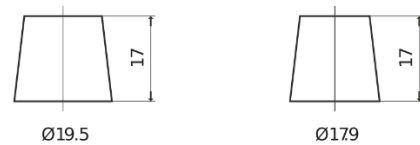

**Product overview**

Batteries for Cars

**Plus CB852**

Part number	CB852
Technology	Flooded
EAN/GTIN	3661024014663
Voltage	12 V
Capacity	85 Ah
CCA	760 A
Length	353 mm
Width	175 mm
Height	175 mm
Box size	LB5
Polarity	ETN 0
Terminal Type	EN taper post
Hold Down	B13
Weights (subject of variation)	19.40 kg

**Polarity**

**Terminal Type**

Positive Terminal

Negative Terminal

**Hold Down**

Design, features and specifications are subject to change without notice. We disclaim any representation or warranty, express or implied, concerning the data or recommendations, and in no event shall be liable for any loss or damage claimed to have arisen as a result. Some products may not be available in your local market.