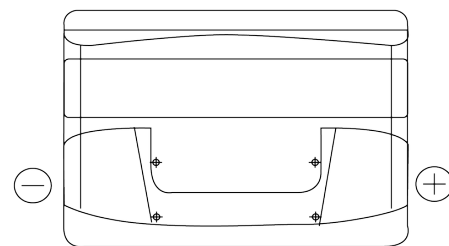

Product overview

Batteries for Cars

Technica TB802

Part number	TB802
Technology	Flooded
EAN/GTIN	3661024054652
Voltage	12 V
Capacity	80 Ah
CCA	700 A
Length	315 mm
Width	175 mm
Height	175 mm
Box size	LB4
Polarity	ETN 0
Terminal Type	EN taper post
Hold Down	B13
Weights (subject of variation)	17.80 kg

Polarity

Terminal Type

Positive Terminal

Negative Terminal

Hold Down

Design, features and specifications are subject to change without notice. We disclaim any representation or warranty, express or implied, concerning the data or recommendations, and in no event shall be liable for any loss or damage claimed to have arisen as a result. Some products may not be available in your local market.