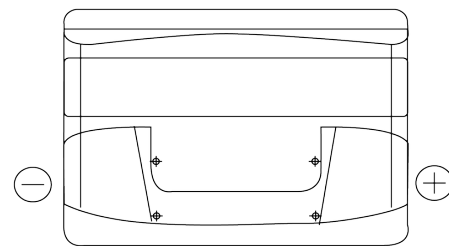

**Product overview**

Batteries for Cars

**Power DB802**

Part number	DB802
Technology	Flooded
EAN/GTIN	3661024024655
Voltage	12 V
Capacity	80 Ah
CCA	700 A
Length	315 mm
Width	175 mm
Height	175 mm
Box size	LB4
Polarity	ETN 0
Terminal Type	EN taper post
Hold Down	B13
Weights (subject of variation)	17.80 kg

**Polarity**

**Terminal Type**

Positive Terminal

Negative Terminal

**Hold Down**

Design, features and specifications are subject to change without notice. We disclaim any representation or warranty, express or implied, concerning the data or recommendations, and in no event shall be liable for any loss or damage claimed to have arisen as a result. Some products may not be available in your local market.