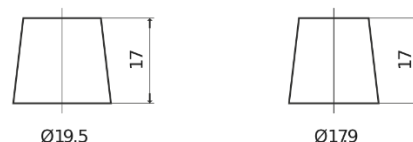

Terminal Type