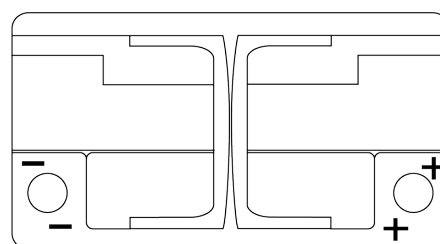

**Product overview**

Batteries for Cars

**Premium EA722**

Part number	EA722
Technology	Flooded
EAN/GTIN	3661024034289
Voltage	12 V
Capacity	72 Ah
CCA	720 A
Length	278 mm
Width	175 mm
Height	175 mm
Box size	LB3
Polarity	ETN 0
Terminal Type	EN taper post
Hold Down	B13
Weights (subject of variation)	15.90 kg

**Polarity**

**Terminal Type**

**Hold Down**

Design, features and specifications are subject to change without notice. We disclaim any representation or warranty, express or implied, concerning the data or recommendations, and in no event shall be liable for any loss or damage claimed to have arisen as a result. Some products may not be available in your local market.