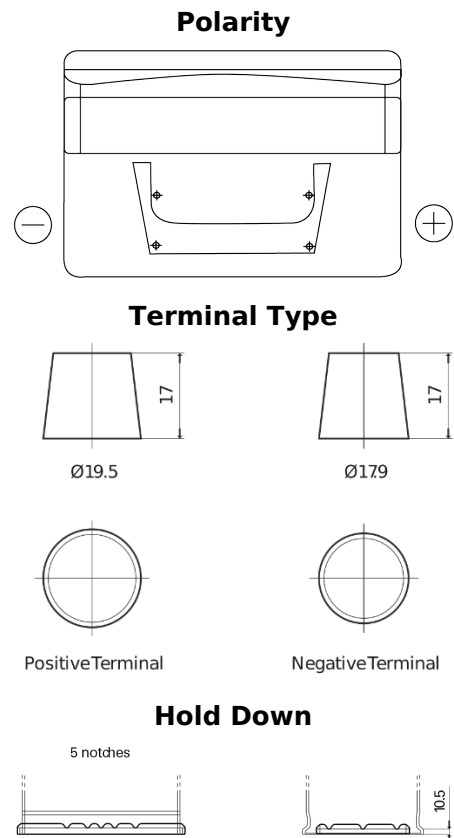

Product overview

Batteries for Cars

Standard TC652

Part number	TC652
Technology	Flooded
EAN/GTIN	3661024054867
Voltage	12 V
Capacity	65 Ah
CCA	540 A
Length	278 mm
Width	175 mm
Height	175 mm
Box size	LB3
Polarity	ETN 0
Terminal Type	EN taper post
Hold Down	B13
Weights (subject of variation)	14.50 kg