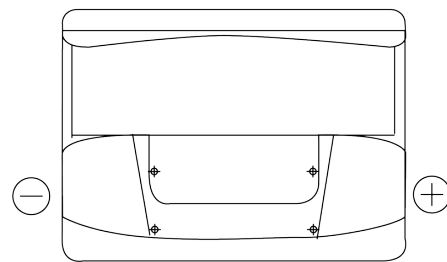

Product overview

Batteries for Cars

Plus CB602

Part number	CB602
Technology	Flooded
EAN/GTIN	3661024014632
Voltage	12 V
Capacity	60 Ah
CCA	540 A
Length	242 mm
Width	175 mm
Height	175 mm
Box size	LB2
Polarity	ETN 0
Terminal Type	EN taper post
Hold Down	B13
Weights (subject of variation)	12.90 kg

Polarity

Terminal Type

Positive Terminal

Negative Terminal

Hold Down

Design, features and specifications are subject to change without notice. We disclaim any representation or warranty, express or implied, concerning the data or recommendations, and in no event shall be liable for any loss or damage claimed to have arisen as a result. Some products may not be available in your local market.