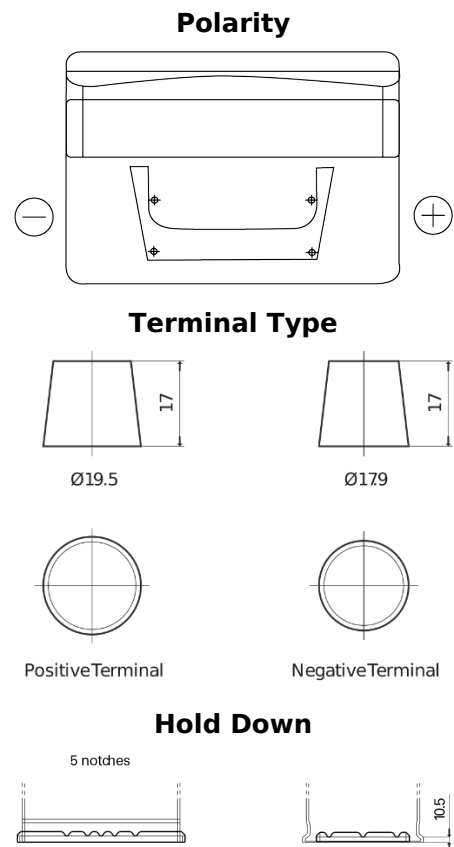

**Product overview**

Batteries for Cars

**Standard CC542**

Part number	CC542
Technology	Flooded
EAN/GTIN	3661024014854
Voltage	12 V
Capacity	54 Ah
CCA	500 A
Length	242 mm
Width	175 mm
Height	175 mm
Box size	LB2
Polarity	ETN 0
Terminal Type	EN taper post
Hold Down	B13
Weights (subject of variation)	12.90 kg