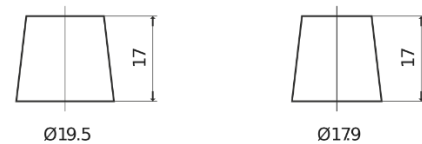

**Product overview**

Batteries for Cars

**Power DB442**

Part number	DB442
Technology	Flooded
EAN/GTIN	3661024024600
Voltage	12 V
Capacity	44 Ah
CCA	420 A
Length	207 mm
Width	175 mm
Height	175 mm
Box size	LB1
Polarity	ETN 0
Terminal Type	EN taper post
Hold Down	B13
Weights (subject of variation)	10.60 kg

**Polarity**

**Terminal Type**

Positive Terminal      Negative Terminal

**Hold Down**

Design, features and specifications are subject to change without notice. We disclaim any representation or warranty, express or implied, concerning the data or recommendations, and in no event shall be liable for any loss or damage claimed to have arisen as a result. Some products may not be available in your local market.