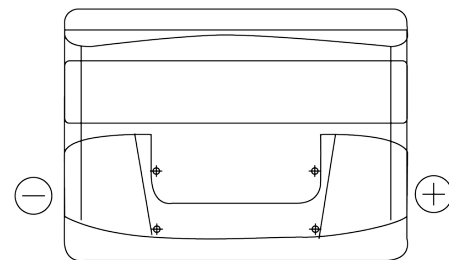

**Product overview**

Batteries for Cars

**Power DB442**

Part number	DB442
Technology	Flooded
EAN/GTIN	3661024024600
Voltage	12 V
Capacity	44 Ah
CCA	420 A
Length	207 mm
Width	175 mm
Height	175 mm
Box size	LB1
Polarity	ETN 0
Terminal Type	EN taper post
Hold Down	B13
Weights (subject of variation)	10.60 kg

**Polarity**

**Terminal Type**

Positive Terminal      Negative Terminal

**Hold Down**

Design, features and specifications are subject to change without notice. We disclaim any representation or warranty, express or implied, concerning the data or recommendations, and in no event shall be liable for any loss or damage claimed to have arisen as a result. Some products may not be available in your local market.