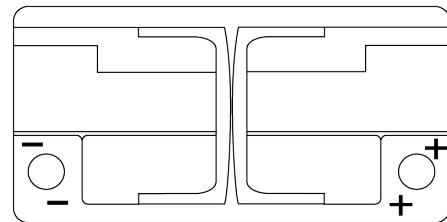

Product overview

Batteries for Marine and Leisure

Dual AGM EP800

Part number	EP800
Technology	AGM
EAN/GTIN	3661024036535
Voltage	12 V
Capacity	95 Ah
CCA	850 A
Watt hour	800 Wh
Length	353 mm
Width	175 mm
Height	190 mm
Box size	L05
Polarity	ETN 0
Terminal Type	EN taper post
Hold Down	B13
Weights (subject of variation)	26.10 kg

Polarity

Terminal Type

Ø19.5

Ø179

Positive Terminal

Negative Terminal

Hold Down

Design, features and specifications are subject to change without notice. We disclaim any representation or warranty, express or implied, concerning the data or recommendations, and in no event shall be liable for any loss or damage claimed to have arisen as a result. Some products may not be available in your local market.