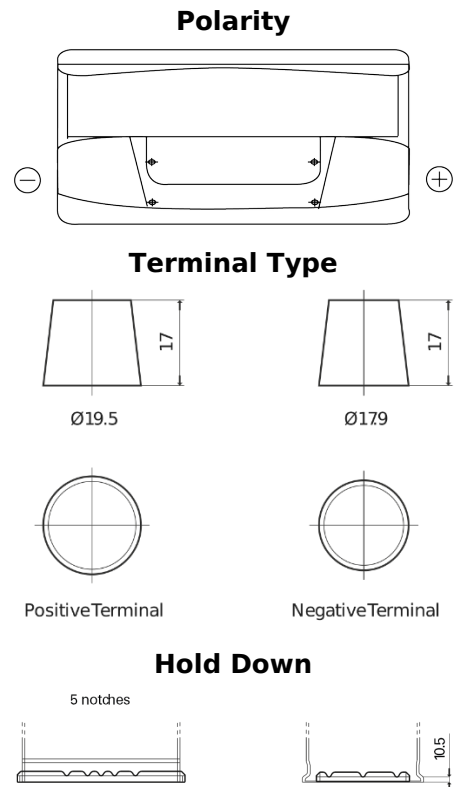

**Product overview**

Batteries for Trucks, Buses, Construction, Agriculture

**PowerPRO Agri&Construction CJ1000**

Part number	CJ1000
Technology	Flooded
EAN/GTIN	3661024016827
Voltage	12 V
Capacity	100 Ah
CCA	850 A
Length	353 mm
Width	175 mm
Height	190 mm
Box size	L05
Polarity	ETN 0
Terminal Type	EN taper post
Hold Down	B13
Weights (subject of variation)	21.80 kg