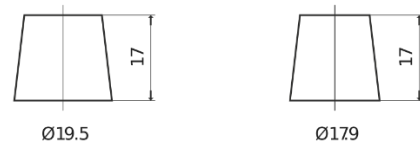

**Product overview**

Batteries for Cars

**Standard CC900**

Part number	CC900
Technology	Flooded
EAN/GTIN	3661024014830
Voltage	12 V
Capacity	90 Ah
CCA	720 A
Length	353 mm
Width	175 mm
Height	190 mm
Box size	L05
Polarity	ETN 0
Terminal Type	EN taper post
Hold Down	B13
Weights (subject of variation)	20.50 kg

**Polarity**

**Terminal Type**

Positive Terminal

Negative Terminal

**Hold Down**

Design, features and specifications are subject to change without notice. We disclaim any representation or warranty, express or implied, concerning the data or recommendations, and in no event shall be liable for any loss or damage claimed to have arisen as a result. Some products may not be available in your local market.