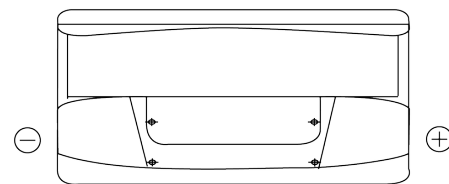

**Product overview**

Batteries for Cars

**Standard CC900**

Part number	CC900
Technology	Flooded
EAN/GTIN	3661024014830
Voltage	12 V
Capacity	90 Ah
CCA	720 A
Length	353 mm
Width	175 mm
Height	190 mm
Box size	L05
Polarity	ETN 0
Terminal Type	EN taper post
Hold Down	B13
Weights (subject of variation)	20.50 kg

**Polarity**

**Terminal Type**

Positive Terminal

Negative Terminal

**Hold Down**

Design, features and specifications are subject to change without notice. We disclaim any representation or warranty, express or implied, concerning the data or recommendations, and in no event shall be liable for any loss or damage claimed to have arisen as a result. Some products may not be available in your local market.