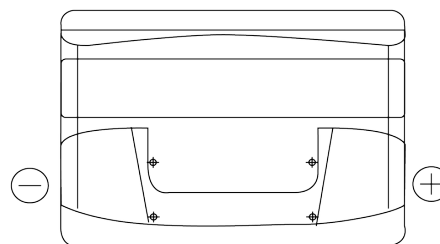

Product overview

Batteries for Cars

Technica TB800

| | |
|--------------------------------|---------------|
| Part number | TB800 |
| Technology | Flooded |
| EAN/GTIN | 3661024056465 |
| Voltage | 12 V |
| Capacity | 80 Ah |
| CCA | 640 A |
| Length | 315 mm |
| Width | 175 mm |
| Height | 190 mm |
| Box size | L04 |
| Polarity | ETN 0 |
| Terminal Type | EN taper post |
| Hold Down | B13 |
| Weights (subject of variation) | 19.00 kg |

Polarity

Terminal Type

Positive Terminal

Negative Terminal

Hold Down

Design, features and specifications are subject to change without notice. We disclaim any representation or warranty, express or implied, concerning the data or recommendations, and in no event shall be liable for any loss or damage claimed to have arisen as a result. Some products may not be available in your local market.