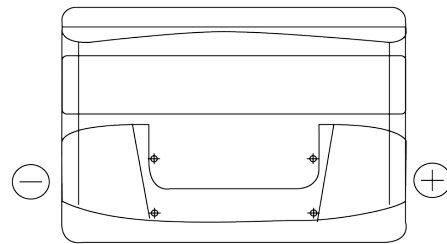

Product overview

Batteries for Cars

Plus CB800

Part number	CB800
Technology	Flooded
EAN/GTIN	3661024016421
Voltage	12 V
Capacity	80 Ah
CCA	640 A
Length	315 mm
Width	175 mm
Height	190 mm
Box size	L04
Polarity	ETN 0
Terminal Type	EN taper post
Hold Down	B13
Weights (subject of variation)	19.00 kg

Polarity

Terminal Type

Positive Terminal

Negative Terminal

Hold Down

Design, features and specifications are subject to change without notice. We disclaim any representation or warranty, express or implied, concerning the data or recommendations, and in no event shall be liable for any loss or damage claimed to have arisen as a result. Some products may not be available in your local market.