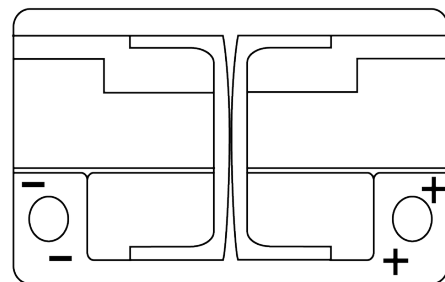

Product overview

Batteries for Cars

AGM EK720

| | |
|--------------------------------|---------------|
| Part number | EK720 |
| Technology | AGM |
| EAN/GTIN | 3661024037907 |
| Voltage | 12 V |
| Capacity | 72 Ah |
| CCA | 760 A |
| Length | 278 mm |
| Width | 175 mm |
| Height | 190 mm |
| Box size | L03 |
| Polarity | ETN 0 |
| Terminal Type | EN taper post |
| Hold Down | B13 |
| Weights (subject of variation) | 20.60 kg |

Polarity

Terminal Type

Positive Terminal

Negative Terminal

Hold Down

Design, features and specifications are subject to change without notice. We disclaim any representation or warranty, express or implied, concerning the data or recommendations, and in no event shall be liable for any loss or damage claimed to have arisen as a result. Some products may not be available in your local market.