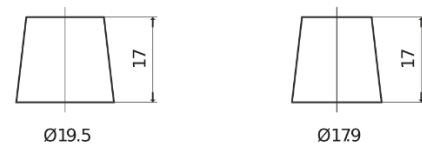

**Product overview**

Batteries for Cars

**Power DB741**

Part number	DB741
Technology	Flooded
EAN/GTIN	3661024024563
Voltage	12 V
Capacity	74 Ah
CCA	680 A
Length	278 mm
Width	175 mm
Height	190 mm
Box size	L03
Polarity	ETN 1
Terminal Type	EN taper post
Hold Down	B13
Weights (subject of variation)	16.60 kg

**Polarity**

**Terminal Type**

Positive Terminal

Negative Terminal

**Hold Down**

Design, features and specifications are subject to change without notice. We disclaim any representation or warranty, express or implied, concerning the data or recommendations, and in no event shall be liable for any loss or damage claimed to have arisen as a result. Some products may not be available in your local market.