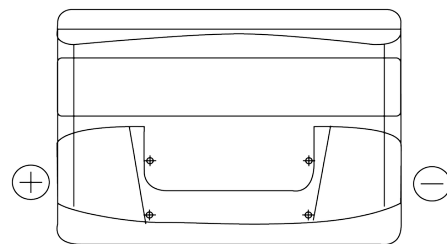

Product overview

Batteries for Cars

Plus CB741

Part number	CB741
Technology	Flooded
EAN/GTIN	3661024014564
Voltage	12 V
Capacity	74 Ah
CCA	680 A
Length	278 mm
Width	175 mm
Height	190 mm
Box size	L03
Polarity	ETN 1
Terminal Type	EN taper post
Hold Down	B13
Weights (subject of variation)	16.60 kg

Polarity

Terminal Type

Positive Terminal

Negative Terminal

Hold Down

Design, features and specifications are subject to change without notice. We disclaim any representation or warranty, express or implied, concerning the data or recommendations, and in no event shall be liable for any loss or damage claimed to have arisen as a result. Some products may not be available in your local market.