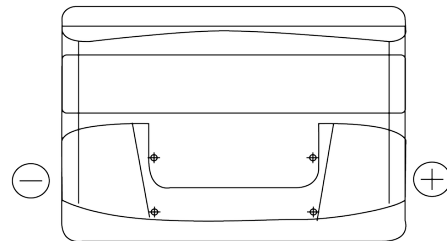

Product overview

Batteries for Cars

Excell EB740

Part number	EB740
Technology	Flooded
EAN/GTIN	3661024034555
Voltage	12 V
Capacity	74 Ah
CCA	680 A
Length	278 mm
Width	175 mm
Height	190 mm
Box size	L03
Polarity	ETN 0
Terminal Type	EN taper post
Hold Down	B13
Weights (subject of variation)	16.60 kg

Polarity

Terminal Type

Positive Terminal

Negative Terminal

Hold Down

Design, features and specifications are subject to change without notice. We disclaim any representation or warranty, express or implied, concerning the data or recommendations, and in no event shall be liable for any loss or damage claimed to have arisen as a result. Some products may not be available in your local market.