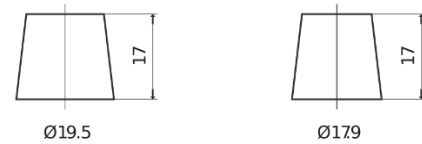

Product overview

Batteries for Cars

Power DB740

Part number	DB740
Technology	Flooded
EAN/GTIN	3661024024556
Voltage	12 V
Capacity	74 Ah
CCA	680 A
Length	278 mm
Width	175 mm
Height	190 mm
Box size	L03
Polarity	ETN 0
Terminal Type	EN taper post
Hold Down	B13
Weights (subject of variation)	16.60 kg

Polarity

Terminal Type

Positive Terminal

Negative Terminal

Hold Down

Design, features and specifications are subject to change without notice. We disclaim any representation or warranty, express or implied, concerning the data or recommendations, and in no event shall be liable for any loss or damage claimed to have arisen as a result. Some products may not be available in your local market.