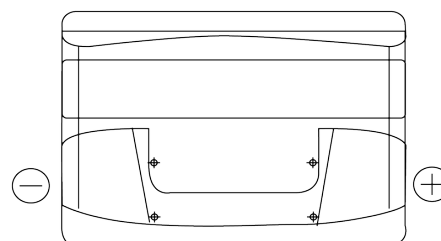

**Product overview**

Batteries for Cars

**Plus CB740**

Part number	CB740
Technology	Flooded
EAN/GTIN	3661024014557
Voltage	12 V
Capacity	74 Ah
CCA	680 A
Length	278 mm
Width	175 mm
Height	190 mm
Box size	L03
Polarity	ETN 0
Terminal Type	EN taper post
Hold Down	B13
Weights (subject of variation)	16.60 kg

**Polarity**

**Terminal Type**

Positive Terminal

Negative Terminal

**Hold Down**

Design, features and specifications are subject to change without notice. We disclaim any representation or warranty, express or implied, concerning the data or recommendations, and in no event shall be liable for any loss or damage claimed to have arisen as a result. Some products may not be available in your local market.