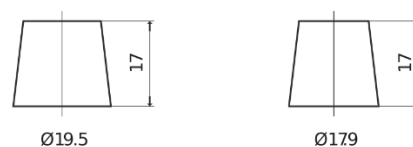

Terminal Type