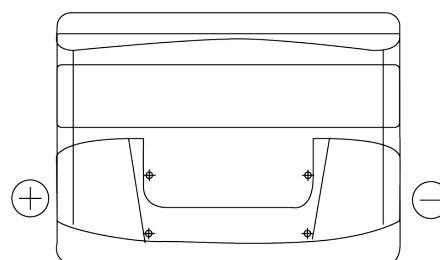

Product overview

Batteries for Cars

Technica TB621

Part number	TB621
Technology	Flooded
EAN/GTIN	3661024054546
Voltage	12 V
Capacity	62 Ah
CCA	540 A
Length	242 mm
Width	175 mm
Height	190 mm
Box size	L02
Polarity	ETN 1
Terminal Type	EN taper post
Hold Down	B13
Weights (subject of variation)	14.20 kg

Polarity

Terminal Type

Positive Terminal

Negative Terminal

Hold Down

Design, features and specifications are subject to change without notice. We disclaim any representation or warranty, express or implied, concerning the data or recommendations, and in no event shall be liable for any loss or damage claimed to have arisen as a result. Some products may not be available in your local market.