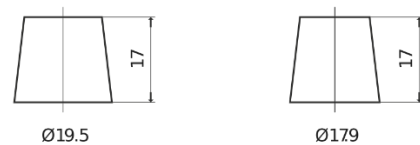

**Product overview**

Batteries for Cars

**Plus CB621**

Part number	CB621
Technology	Flooded
EAN/GTIN	3661024014540
Voltage	12 V
Capacity	62 Ah
CCA	540 A
Length	242 mm
Width	175 mm
Height	190 mm
Box size	L02
Polarity	ETN 1
Terminal Type	EN taper post
Hold Down	B13
Weights (subject of variation)	14.20 kg

**Polarity**

**Terminal Type**

Positive Terminal

Negative Terminal

**Hold Down**

Design, features and specifications are subject to change without notice. We disclaim any representation or warranty, express or implied, concerning the data or recommendations, and in no event shall be liable for any loss or damage claimed to have arisen as a result. Some products may not be available in your local market.