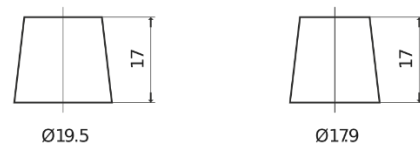

**Product overview**

Batteries for Cars

**Classic EC440**

Part number	EC440
Technology	Flooded
EAN/GTIN	3661024034784
Voltage	12 V
Capacity	44 Ah
CCA	360 A
Length	207 mm
Width	175 mm
Height	190 mm
Box size	L01
Polarity	ETN 0
Terminal Type	EN taper post
Hold Down	B13
Weights (subject of variation)	11.10 kg

**Polarity**

**Terminal Type**

Positive Terminal

Negative Terminal

**Hold Down**

Design, features and specifications are subject to change without notice. We disclaim any representation or warranty, express or implied, concerning the data or recommendations, and in no event shall be liable for any loss or damage claimed to have arisen as a result. Some products may not be available in your local market.