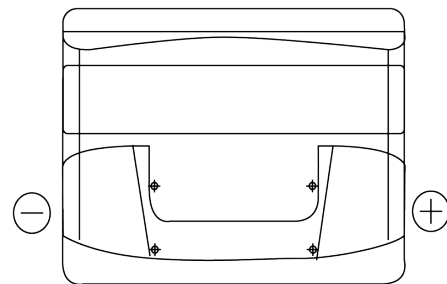

**Product overview**

Batteries for Cars

**Classic EC440**

Part number	EC440
Technology	Flooded
EAN/GTIN	3661024034784
Voltage	12 V
Capacity	44 Ah
CCA	360 A
Length	207 mm
Width	175 mm
Height	190 mm
Box size	L01
Polarity	ETN 0
Terminal Type	EN taper post
Hold Down	B13
Weights (subject of variation)	11.10 kg

**Polarity**

**Terminal Type**

Positive Terminal

Negative Terminal

**Hold Down**

Design, features and specifications are subject to change without notice. We disclaim any representation or warranty, express or implied, concerning the data or recommendations, and in no event shall be liable for any loss or damage claimed to have arisen as a result. Some products may not be available in your local market.