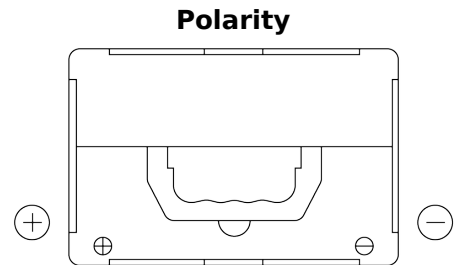

Product overview

Batteries for Cars

Excell EB558

Part number	EB558
Technology	Flooded
EAN/GTIN	3661024037419
Voltage	12 V
Capacity	55 Ah
CCA	620 A
Length	230 mm
Width	180 mm
Height	186 mm
Box size	G75
Polarity	ETN 1
Terminal Type	SAE S 3/8" side Terminal
Hold Down	B7
Weights (subject of variation)	14.20 kg