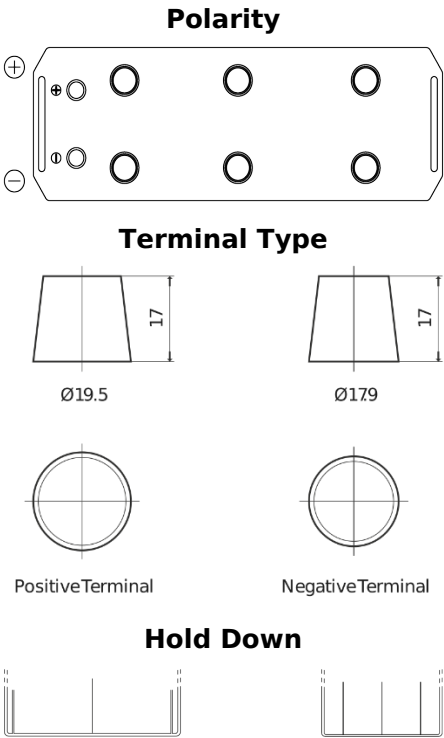

**Product overview**

Batteries for Trucks, Buses, Construction, Agriculture

**StartPRO FG1353**

Part number	FG1353
Technology	Flooded
EAN/GTIN	3661024045544
Voltage	12 V
Capacity	135 Ah
CCA	1000 A
Length	514 mm
Width	218 mm
Height	210 mm
Box size	DB9
Polarity	ETN 3
Terminal Type	EN taper post
Hold Down	B0
Weights (subject of variation)	39.80 kg