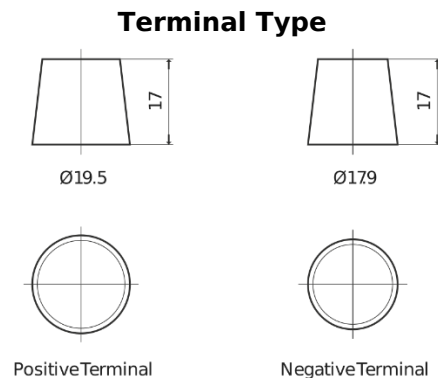

**Product overview**

Batteries for Trucks, Buses, Construction, Agriculture

**StartPRO FG1355**

|                                |               |
|--------------------------------|---------------|
| Part number                    | FG1355        |
| Technology                     | Flooded       |
| EAN/GTIN                       | 3661024045520 |
| Voltage                        | 12 V          |
| Capacity                       | 135 Ah        |
| CCA                            | 1000 A        |
| Length                         | 514 mm        |
| Width                          | 175 mm        |
| Height                         | 210 mm        |
| Box size                       | DB8           |
| Polarity                       | ETN 3         |
| Terminal Type                  | EN taper post |
| Hold Down                      | B3            |
| Weights (subject of variation) | 36.00 kg      |