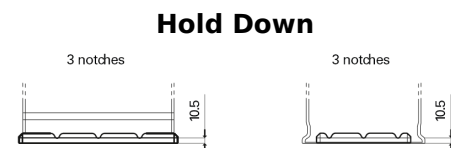

**Product overview**

Batteries for Trucks, Buses, Construction, Agriculture

**StartPRO FG1355**

|                                |               |
|--------------------------------|---------------|
| Part number                    | FG1355        |
| Technology                     | Flooded       |
| EAN/GTIN                       | 3661024045520 |
| Voltage                        | 12 V          |
| Capacity                       | 135 Ah        |
| CCA                            | 1000 A        |
| Length                         | 514 mm        |
| Width                          | 175 mm        |
| Height                         | 210 mm        |
| Box size                       | DB8           |
| Polarity                       | ETN 3         |
| Terminal Type                  | EN taper post |
| Hold Down                      | B3            |
| Weights (subject of variation) | 36.00 kg      |