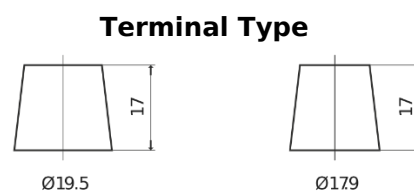

Product overview

Batteries for Cars

Power DB954

Part number	DB954
Technology	Flooded
EAN/GTIN	3661024024457
Voltage	12 V
Capacity	95 Ah
CCA	760 A
Length	306 mm
Width	173 mm
Height	222 mm
Box size	D31
Polarity	ETN 0
Terminal Type	EN taper post
Hold Down	Korean B1
Weights (subject of variation)	20.60 kg