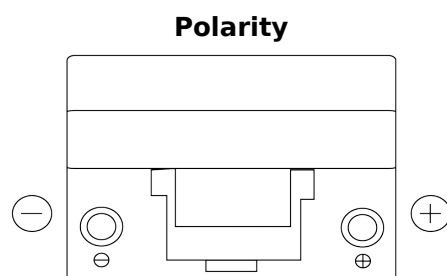

Product overview

Batteries for Cars

Power DB954

Part number	DB954
Technology	Flooded
EAN/GTIN	3661024024457
Voltage	12 V
Capacity	95 Ah
CCA	760 A
Length	306 mm
Width	173 mm
Height	222 mm
Box size	D31
Polarity	ETN 0
Terminal Type	EN taper post
Hold Down	Korean B1
Weights (subject of variation)	20.60 kg