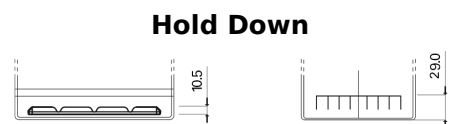

**Product overview**

Batteries for Cars

**Excell EB704**

|                                |               |
|--------------------------------|---------------|
| Part number                    | EB704         |
| Technology                     | Flooded       |
| EAN/GTIN                       | 3661024034432 |
| Voltage                        | 12 V          |
| Capacity                       | 70 Ah         |
| CCA                            | 540 A         |
| Length                         | 270 mm        |
| Width                          | 173 mm        |
| Height                         | 222 mm        |
| Box size                       | D26           |
| Polarity                       | ETN 0         |
| Terminal Type                  | EN taper post |
| Hold Down                      | Korean B1+B6  |
| Weights (subject of variation) | 16.10 kg      |