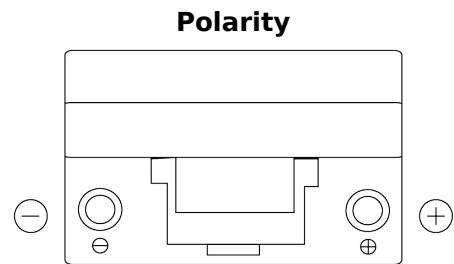

**Product overview**

Batteries for Cars

**Excell EB704**

|                                |               |
|--------------------------------|---------------|
| Part number                    | EB704         |
| Technology                     | Flooded       |
| EAN/GTIN                       | 3661024034432 |
| Voltage                        | 12 V          |
| Capacity                       | 70 Ah         |
| CCA                            | 540 A         |
| Length                         | 270 mm        |
| Width                          | 173 mm        |
| Height                         | 222 mm        |
| Box size                       | D26           |
| Polarity                       | ETN 0         |
| Terminal Type                  | EN taper post |
| Hold Down                      | Korean B1+B6  |
| Weights (subject of variation) | 16.10 kg      |