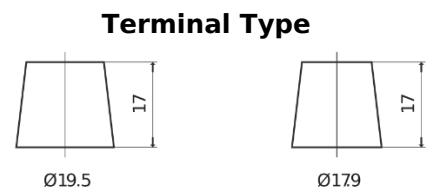

**Product overview**

Batteries for Cars

**Excell EB704**

|                                |               |
|--------------------------------|---------------|
| Part number                    | EB704         |
| Technology                     | Flooded       |
| EAN/GTIN                       | 3661024034432 |
| Voltage                        | 12 V          |
| Capacity                       | 70 Ah         |
| CCA                            | 540 A         |
| Length                         | 270 mm        |
| Width                          | 173 mm        |
| Height                         | 222 mm        |
| Box size                       | D26           |
| Polarity                       | ETN 0         |
| Terminal Type                  | EN taper post |
| Hold Down                      | Korean B1+B6  |
| Weights (subject of variation) | 16.10 kg      |