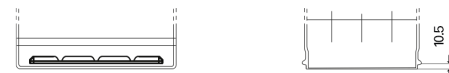

Product overview

Batteries for Cars

Power DB604

Part number	DB604
Technology	Flooded
EAN/GTIN	3661024024419
Voltage	12 V
Capacity	60 Ah
CCA	480 A
Length	230 mm
Width	173 mm
Height	222 mm
Box size	D23
Polarity	ETN 0
Terminal Type	EN taper post
Hold Down	Korean B1
Weights (subject of variation)	14.60 kg

Polarity

Terminal Type

Hold Down

Design, features and specifications are subject to change without notice. We disclaim any representation or warranty, express or implied, concerning the data or recommendations, and in no event shall be liable for any loss or damage claimed to have arisen as a result. Some products may not be available in your local market.