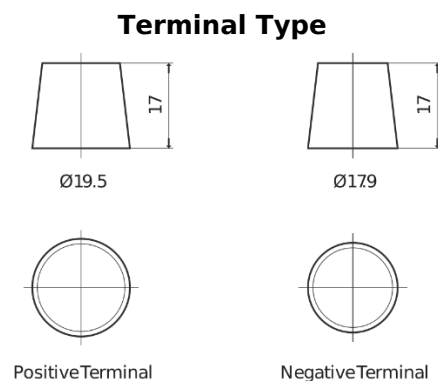

Product overview

Batteries for Trucks, Buses, Construction, Agriculture

StartPRO EG1406

Part number	EG1406
Technology	Flooded
EAN/GTIN	3661024035491
Voltage	12 V
Capacity	140 Ah
CCA	800 A
Length	510 mm
Width	175 mm
Height	225 mm
Box size	D08
Polarity	ETN 4
Terminal Type	EN taper post
Hold Down	B3
Weights (subject of variation)	33.50 kg