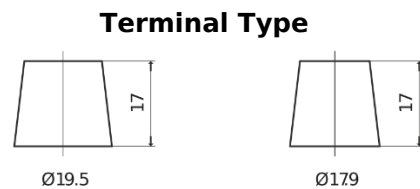

**Product overview**

Batteries for Trucks, Buses, Construction, Agriculture

**PowerPRO Agri&Construction FJ2353**

Part number	FJ2353
Technology	Flooded
EAN/GTIN	3661024046619
Voltage	12 V
Capacity	235 Ah
CCA	1450 A
Length	518 mm
Width	274 mm
Height	240 mm
Box size	D06
Polarity	ETN 3
Terminal Type	EN taper post
Hold Down	B0
Weights (subject of variation)	59.70 kg