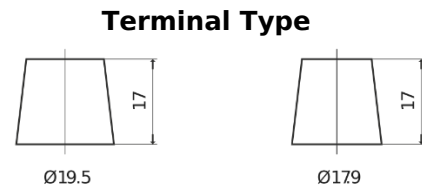

Product overview

Batteries for Trucks, Buses, Construction, Agriculture

PowerPRO Agri&Construction CJ2353

Part number	CJ2353
Technology	Flooded
EAN/GTIN	3661024016766
Voltage	12 V
Capacity	235 Ah
CCA	1450 A
Length	518 mm
Width	274 mm
Height	240 mm
Box size	D06
Polarity	ETN 3
Terminal Type	EN taper post
Hold Down	B0
Weights (subject of variation)	59.70 kg