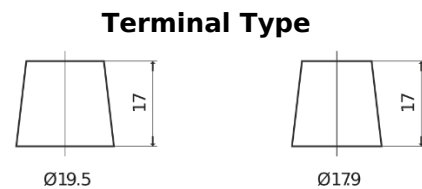

**Product overview**

Batteries for Trucks, Buses, Construction, Agriculture

**PowerPRO CF2353**

Part number	CF2353
Technology	Flooded
EAN/GTIN	3661024015325
Voltage	12 V
Capacity	235 Ah
CCA	1300 A
Length	518 mm
Width	274 mm
Height	240 mm
Box size	D06
Polarity	ETN 3
Terminal Type	EN taper post
Hold Down	B0
Weights (subject of variation)	56.30 kg