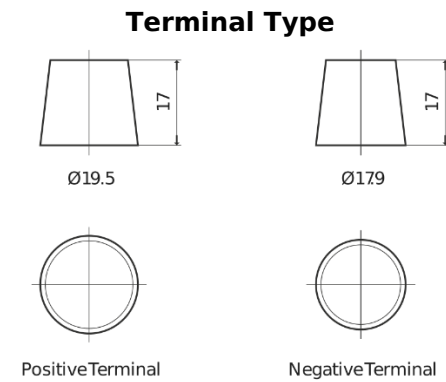

**Product overview**

Batteries for Trucks, Buses, Construction, Agriculture

**StartPRO FG2254**

Part number	FG2254
Technology	Flooded
EAN/GTIN	3661024047258
Voltage	12 V
Capacity	225 Ah
CCA	1200 A
Length	518 mm
Width	274 mm
Height	240 mm
Box size	D06
Polarity	ETN 4
Terminal Type	EN taper post
Hold Down	B0
Weights (subject of variation)	54.90 kg