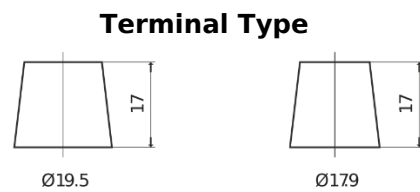

**Product overview**

Batteries for Trucks, Buses, Construction, Agriculture

**StartPRO FG2253**

|                                |               |
|--------------------------------|---------------|
| Part number                    | FG2253        |
| Technology                     | Flooded       |
| EAN/GTIN                       | 3661024047241 |
| Voltage                        | 12 V          |
| Capacity                       | 225 Ah        |
| CCA                            | 1200 A        |
| Length                         | 518 mm        |
| Width                          | 274 mm        |
| Height                         | 240 mm        |
| Box size                       | D06           |
| Polarity                       | ETN 3         |
| Terminal Type                  | EN taper post |
| Hold Down                      | B0            |
| Weights (subject of variation) | 54.90 kg      |