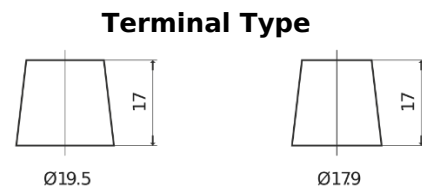

**Product overview**

Batteries for Trucks, Buses, Construction, Agriculture

**Endurance+PRO Gel TD2103**

|                                |               |
|--------------------------------|---------------|
| Part number                    | TD2103        |
| Technology                     | GEL           |
| EAN/GTIN                       | 3661024057103 |
| Voltage                        | 12 V          |
| Capacity                       | 210 Ah        |
| CCA                            | 1030 A        |
| Length                         | 518 mm        |
| Width                          | 274 mm        |
| Height                         | 240 mm        |
| Box size                       | D06           |
| Polarity                       | ETN 3         |
| Terminal Type                  | EN taper post |
| Hold Down                      | B0            |
| Weights (subject of variation) | 63.50 kg      |