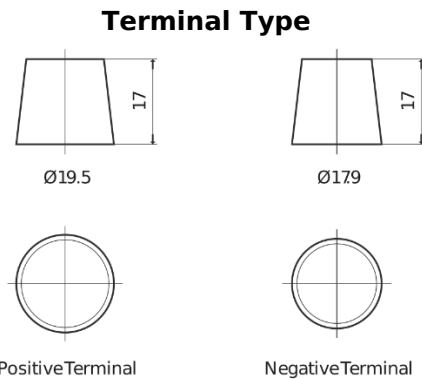

Product overview

Batteries for Trucks, Buses, Construction, Agriculture

Endurance+PRO Gel CD2103

Part number	CD2103
Technology	GEL
EAN/GTIN	3661024016889
Voltage	12 V
Capacity	210 Ah
CCA	1030 A
Length	518 mm
Width	274 mm
Height	240 mm
Box size	D06
Polarity	ETN 3
Terminal Type	EN taper post
Hold Down	B0
Weights (subject of variation)	63.50 kg