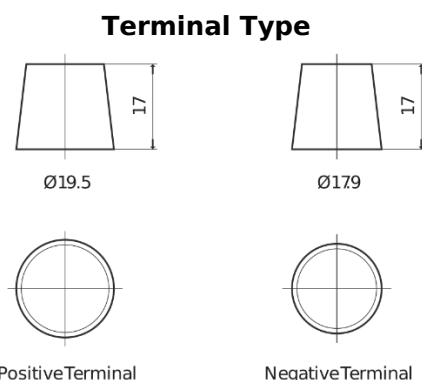

Product overview

Batteries for Trucks, Buses, Construction, Agriculture

Endurance+PRO Gel TD2103T

Part number	TD2103T
Technology	GEL
EAN/GTIN	3661024057462
Voltage	12 V
Capacity	210 Ah
CCA	800 A
Length	518 mm
Width	274 mm
Height	240 mm
Box size	D06
Polarity	ETN 3
Terminal Type	EN taper post
Hold Down	B0
Weights (subject of variation)	66.00 kg