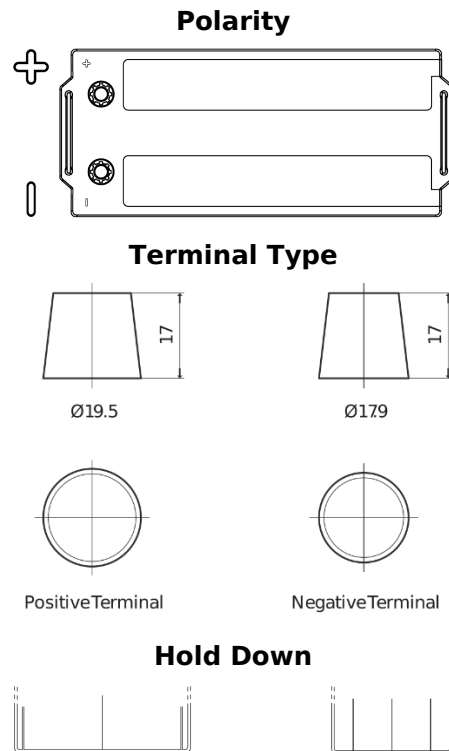

Product overview

Batteries for Trucks, Buses, Construction, Agriculture

PowerPRO Agri&Construction FJ1723

Part number	FJ1723
Technology	Flooded
EAN/GTIN	3661024046602
Voltage	12 V
Capacity	172 Ah
CCA	1390 A
Length	513 mm
Width	223 mm
Height	223 mm
Box size	D05
Polarity	ETN 3
Terminal Type	EN taper post
Hold Down	B0
Weights (subject of variation)	48.80 kg