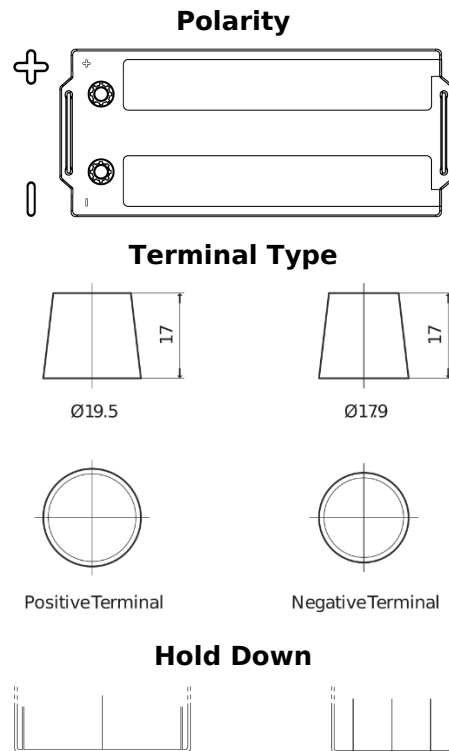

**Product overview**

Batteries for Trucks, Buses, Construction, Agriculture

**PowerPRO FF1853**

Part number	FF1853
Technology	Flooded
EAN/GTIN	3661024045315
Voltage	12 V
Capacity	185 Ah
CCA	1150 A
Length	513 mm
Width	223 mm
Height	223 mm
Box size	D05
Polarity	ETN 3
Terminal Type	EN taper post
Hold Down	B0
Weights (subject of variation)	43.90 kg