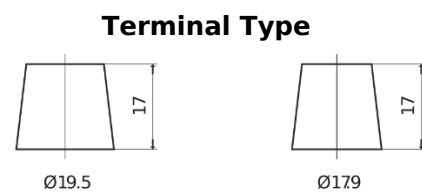

Product overview

Batteries for Trucks, Buses, Construction, Agriculture

PowerPRO CF1853

Part number	CF1853
Technology	Flooded
EAN/GTIN	3661024015318
Voltage	12 V
Capacity	185 Ah
CCA	1150 A
Length	513 mm
Width	223 mm
Height	223 mm
Box size	D05
Polarity	ETN 3
Terminal Type	EN taper post
Hold Down	B0
Weights (subject of variation)	43.90 kg