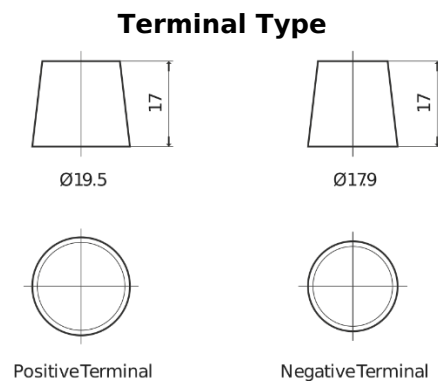

**Product overview**

Batteries for Marine and Leisure

**Equipment ET1300**

Part number	ET1300
Technology	Flooded
EAN/GTIN	3661024035880
Voltage	12 V
Capacity	180 Ah
Watt hour	1300 Wh
Length	513 mm
Width	223 mm
Height	223 mm
Box size	D05
Polarity	ETN 3
Terminal Type	EN taper post
Hold Down	B0
Weights (subject of variation)	49.70 kg