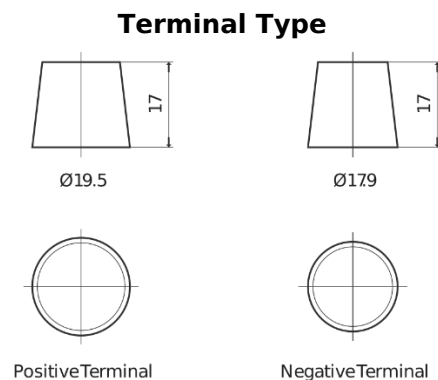

Product overview

Batteries for Trucks, Buses, Construction, Agriculture

StartPRO TG1553

Part number	TG1553
Technology	Flooded
EAN/GTIN	3661024056823
Voltage	12 V
Capacity	155 Ah
CCA	900 A
Length	513 mm
Width	223 mm
Height	223 mm
Box size	D05
Polarity	ETN 3
Terminal Type	EN taper post
Hold Down	B0
Weights (subject of variation)	40.20 kg