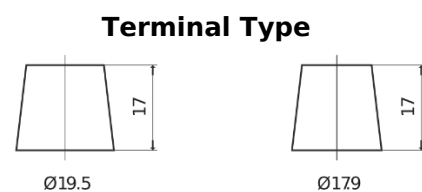

**Product overview**

Batteries for Trucks, Buses, Construction, Agriculture

**PowerPRO Agri&Construction TJ1523**

Part number	TJ1523
Technology	Flooded
EAN/GTIN	3661024056724
Voltage	12 V
Capacity	152 Ah
CCA	1130 A
Length	513 mm
Width	189 mm
Height	223 mm
Box size	D04
Polarity	ETN 3
Terminal Type	EN taper post
Hold Down	B0
Weights (subject of variation)	40.30 kg