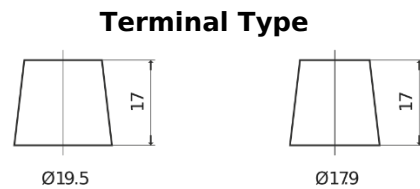

Product overview

Batteries for Trucks, Buses, Construction, Agriculture

PowerPRO Agri&Construction FJ1523

Part number	FJ1523
Technology	Flooded
EAN/GTIN	3661024046596
Voltage	12 V
Capacity	152 Ah
CCA	1130 A
Length	513 mm
Width	189 mm
Height	223 mm
Box size	D04
Polarity	ETN 3
Terminal Type	EN taper post
Hold Down	B0
Weights (subject of variation)	40.30 kg