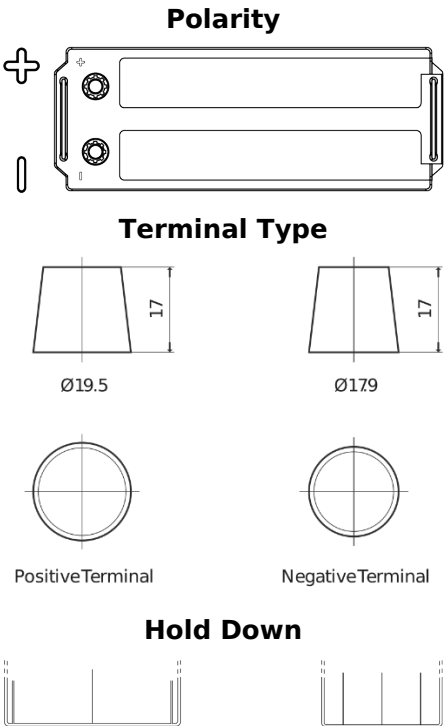

**Product overview**

Batteries for Trucks, Buses, Construction, Agriculture

**PowerPRO FF1453**

Part number	FF1453
Technology	Flooded
EAN/GTIN	3661024045308
Voltage	12 V
Capacity	145 Ah
CCA	900 A
Length	513 mm
Width	189 mm
Height	223 mm
Box size	D04
Polarity	ETN 3
Terminal Type	EN taper post
Hold Down	B0
Weights (subject of variation)	35.90 kg